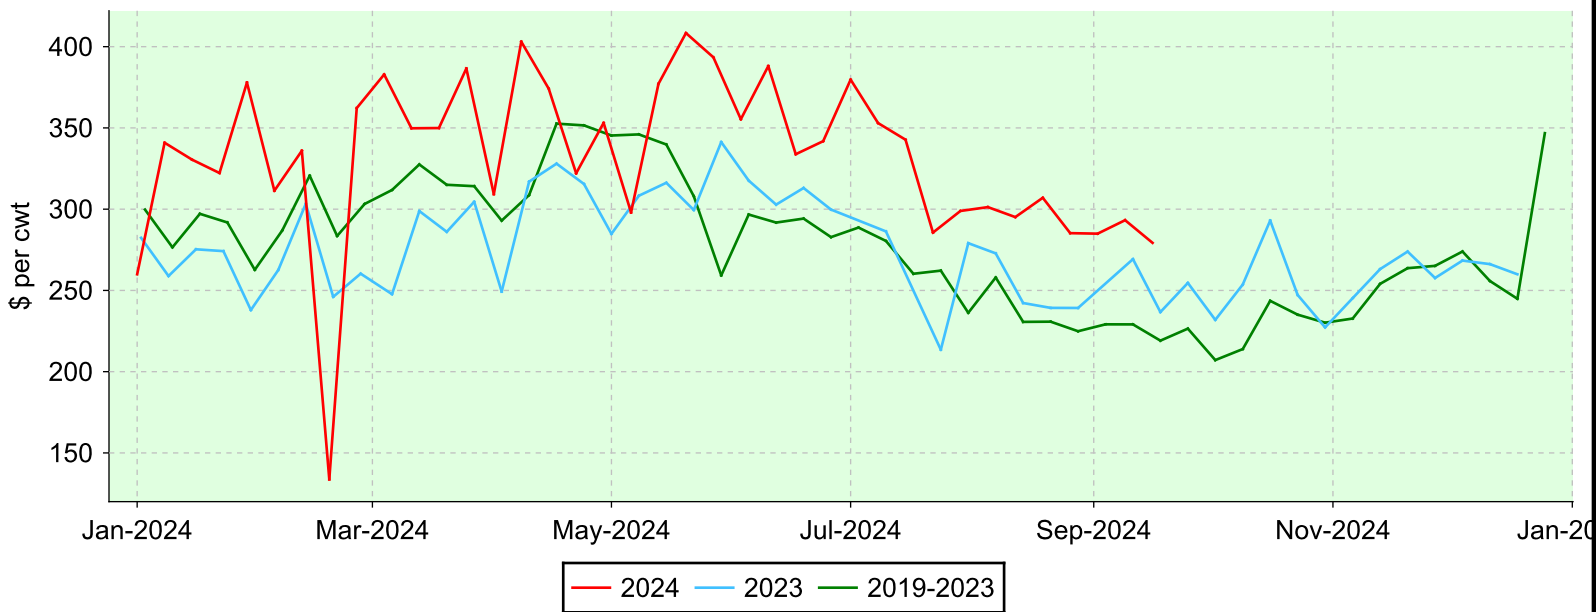

Lambs 80-94 lbs.

Ontario Stockyards Inc., Monday sales.

Average Price

Volume